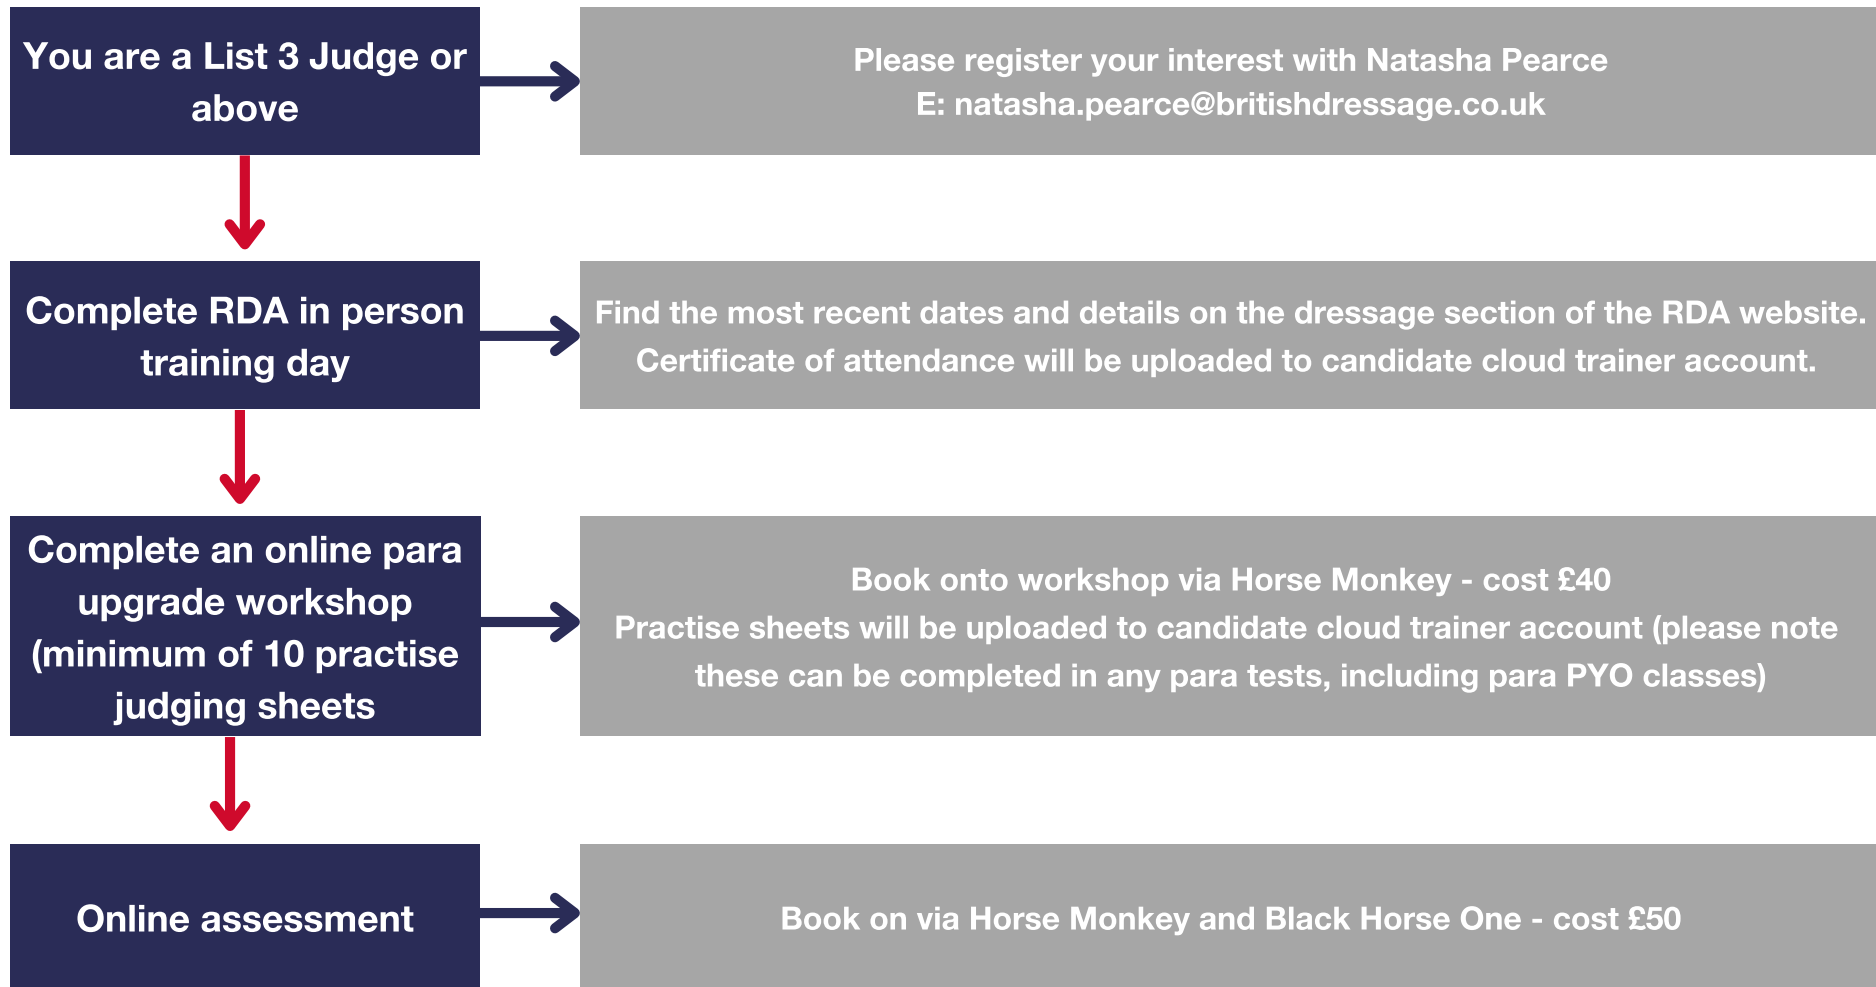

Pathway

Para judge

CPD

To be completed every two years. This can be in the form of either, online para judge seminars, online para judge zoom training, or online RDA officials training sessions.